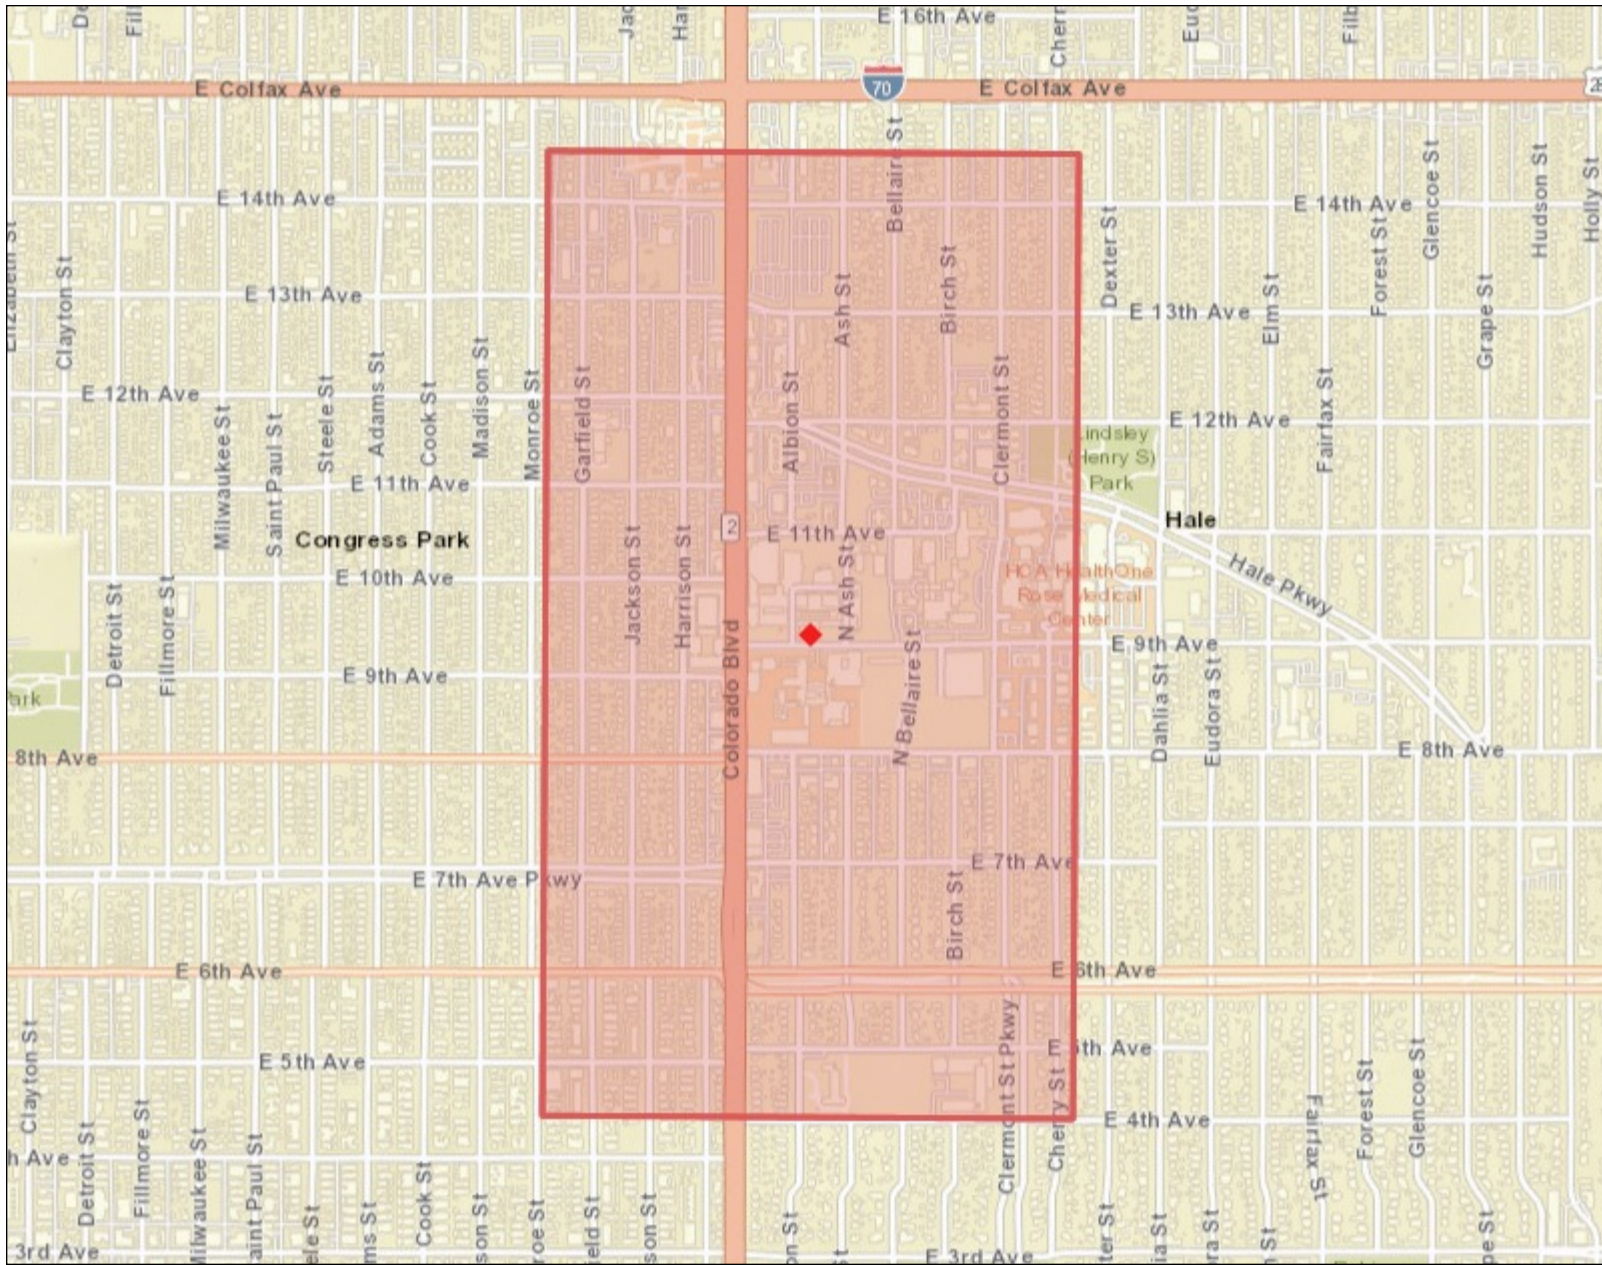

# Culinary Dropout - 4141 E. 9th Ave

Legend